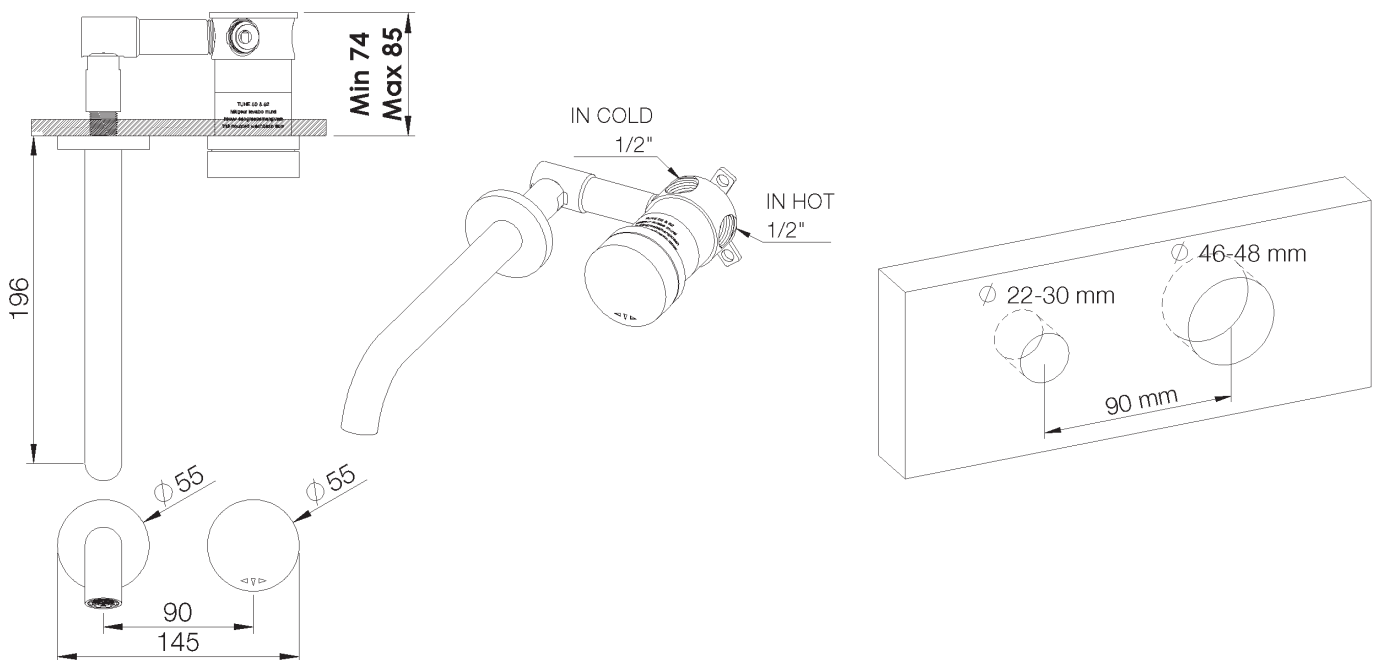

PRODUCT TECHNICAL SHEET

Collection : **TUNE**

Ref. : **4596.11.52**

Mitigeur de lavabo mural à encastrer, 2 trous, bec 200mm

Inbouw 2-gats ééngreepsmengkraan voor wandmontage, uitloop 200mm

Concealed wall-mounted 2-hole single-lever sink mixer, spout 200mm

Picture

Product details

Flow at 3 bar : 5 l/min

Internal mechanism : Mixer ceramic cartridge (90°)

Technical drawing

RA2.V01